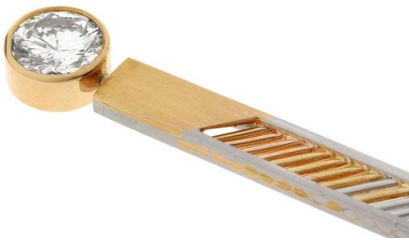

Brooch, 750/- 18K, 950/-

SKU: 85179676
Total Weight: 13.63 g
Metal Weight: 13.37 g
Gender: Women

STONES

Stone type: Diamond
Quantity: 1 piece
Carat: 1.25 ct
Colour: M
Purity: vs2
Cut: Brilliant cut

Stone type: Sapphire
Quantity: 1 piece
Carat: 0.07 ct
Colour: blue
Cut: Trilliant

METALS

Gold 750/- 18K yellow gold, Platin 950/-

ARTICLE MEASUREMENTS

Length: 104,60 mm
Width: 7,90 mm
Height (without Brooch Element): 4,20 mm