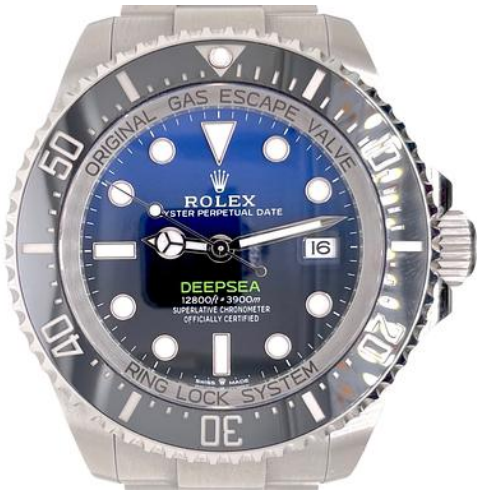

## Watch Rolex Sea-Dweller Deepsea Ref. 136660

**SKU:** 88940225

**Brand:** Rolex

**Model:** Sea-Dweller Deepsea

**Reference:** 136660

**Year of Purchase Receipt:** 2024

**Movement:** automatic

**Functions:** analog, hours, minutes, central second, date display, quickset, chronometer

### CASE MATERIAL

Stainless steel

### CASE

**Case Diameter (without Crown):** 44 mm

**Crown:** threaded crown with side protection

### BEZEL

**Bezel Function:** unidirectional rotating

**Glass:** sapphire glass

**Numerals:** no numerals

**Dial Colour:** blue-black